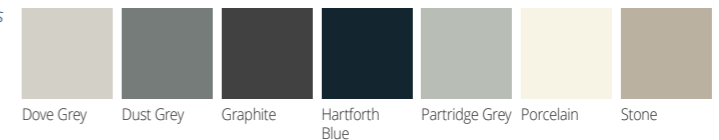

Colour Options

Colour Options

REMO GLOSS With its streamlined European influences, Remo Gloss brings you instant, unfussy sophistication. Integrated handles offer uninterrupted lines, easy opening and effortless cleaning. The overall effect is pure and simple.

Colour Options

TAUNTON

So much more than just clean, contemporary design, Taunton combines form with function. Sleek lines give post-modern elegance allowing you to add a twist of your own character and style to the presentation.

Colour Options

Colour Options

ZOLA MATT True Handleless

You can achieve a sleek and spacious looking kitchen through a choice of muted colours and clever design layout. True Handleless rails offer a streamlined look and allows the designer many options. The ultimate in contemporary elegance.