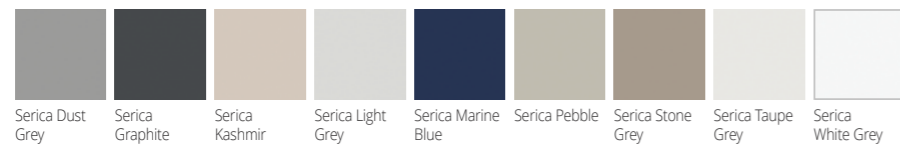

Colour Options

MADISON

If you wish to create a bright airy space whilst retaining a classic look, then Madison is the kitchen for you. The flat square panels are perfectly balanced with its deep frames. The result is a bright, pleasing, innovative kitchen design.

Colour Options

Colour Options

LOXLEY The stunning simplicity of Loxley is accentuated by the combination of its narrow stile frame, its subtle radius edges and minimal joint detailing. It's warm to the touch and brings a contemporary edge to any style of kitchen.

Colour Options

Colour Options

Serica Alabaster	Serica Dakar	Serica Denim	Serica Dust Grey	Serica Graphite	Serica Heritage Green	Serica Indigo	Serica Kashmir
Serica Kobe	Serica Light Grey	Serica Marine Blue	Serica Pebble	Serica Porcelain	Serica Stone Grey	Serica Taupe Grey	Serica White Grey