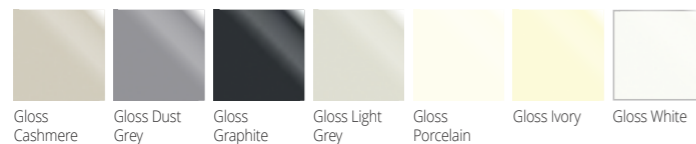

Colour Options

Colour Options

Cream

Dust Grey

Graphite

Ivory

Kashmir

Light Grey

Mussel

White

PHOENIX MATT Super matt and super stylish. The Phoenix Matt door personifies the modern urban look with its Super Matt finish and contemporary colour palette. This sophisticated style would suit any modern day home interior.

MONROE

Monroe is a modern shaker style door. The frames are thin creating a contemporary take on the classic style. Modern looks and strong architectural lines compliment the warm painted finish, offering stylish contemporary living.

Colour Options

Colour Options

ZOLA GLOSS

Zola Gloss is at the cutting edge of modern kitchen design. The gleaming gloss finish offers a bold clean look. This visually stunning kitchen creates an immediate impact. A truly modern kitchen in a class on its own.