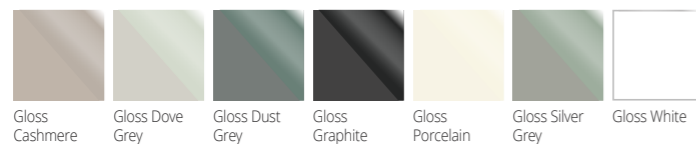

Colour Options

Colour Options

FITZROY All the solid grace of a Shaker kitchen, beautifully restyled for the twenty first century. This versatile yet elegant kitchen has a very broad appeal. Add your own touches with an eclectic selection of traditional handles.

GREENWICH

Greenwich offers a style created to blend into any setting whether traditional or contemporary. Simple and unfussy, the rich grain and tone of the doors combined with simplicity of design would look ideal in most homes.

Colour Options

Colour Options

PORTER GLOSS True Handleless

The warmth and richness of Porter Gloss offers a clean sharp look. The True Handleless rails are both visually attractive and practical. This kitchen offers modern living, the perfect place to cook, relax and entertain.