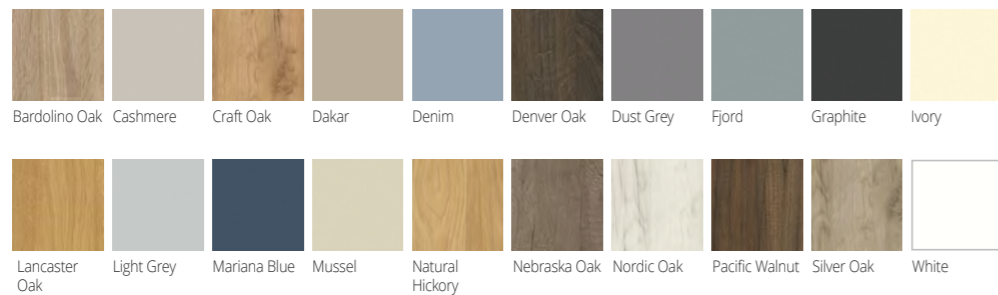

Colour Option

Oak

Colour Options

PORTER MATT

Porter Matt offers stylish contemporary living, bringing luxury to the home by providing the kitchen with minimum design but maximum style. The smooth painted finish offers a look that is fresh, clean and crisp. This kitchen is stunning in its simplicity.

FENWICK

Fenwick presents an update to the classic Shaker style. The richly embossed wood grain structure is available in subtle, contemporary shades that compliment this timeless design. This kitchen will feel right at home in any home.

Colour Options

Colour Options

MODENA

When you want to achieve clean lines and minimalist style, Modena offers simplicity of design in a stunning smooth matt finish. The result is a bright, pleasing, contemporary kitchen. Particularly suitable for open plan living.