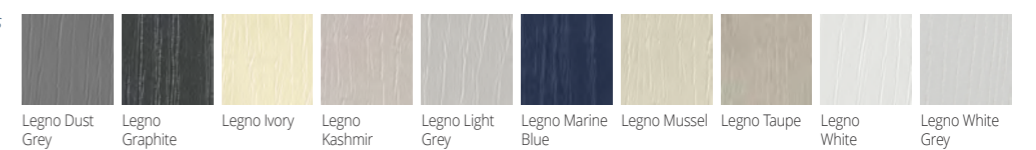

FENWICK

Fenwick presents an update to the classic Shaker style. The richly embossed wood grain structure is available in subtle, contemporary shades that compliment this timeless design. This kitchen will feel right at home in any home.

Colour Options