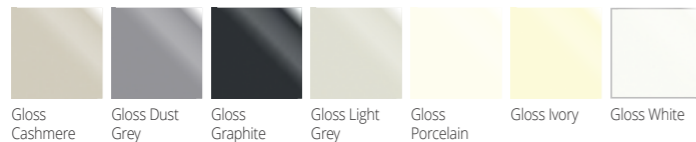

ZOLA GLOSS True Handleless

The ultimate example of unconventional styling. Zola Gloss with True Handleless rails gives this design the capacity to cater to all of your needs. This design offers outstanding qualities for a superb kitchen.