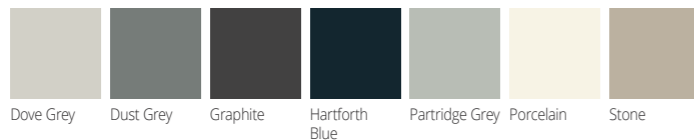

Colour Options

Colour Options

LOXLEY The stunning simplicity of Loxley is accentuated by the combination of its narrow stile frame, its subtle radius edges and minimal joint detailing. It's warm to the touch and brings a contemporary edge to any style of kitchen.

Colour Options

Colour Options

PHOENIX GLOSS

Full of quality and finesse, Phoenix Gloss is a treasure of a kitchen. Taking modern thinking to the next dimension, the flush sweep of cabinets can be designed to suit all requirements, with a range of distinctive low and high level configurations.

Colour Options

Colour Options

MORNINGTON BEADED

Enjoy classic Shaker styling with an extra level of detail thanks to an elegant quarter-round bead and ash woodgrain texture. Extend the traditional appeal with Copper Cup handles, end panelling, glazed doors and a solid timber peninsula worktop.

Colour Options

Colour Options

Serica Alabaster	Serica Dakar	Serica Denim	Serica Dust Grey	Serica Graphite	Serica Heritage Green	Serica Indigo	Serica Kashmir
Serica Kobe	Serica Light Grey	Serica Marine Blue	Serica Pebble	Serica Porcelain	Serica Stone Grey	Serica Taupe Grey	Serica White Grey