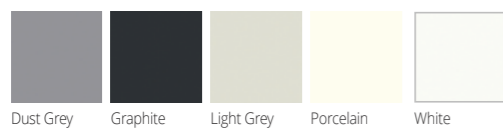

Colour Options

Colour Options

ZOLA MATT True Handleless

You can achieve a sleek and spacious looking kitchen through a choice of muted colours and clever design layout. True Handleless rails offer a streamlined look and allows the designer many options. The ultimate in contemporary elegance.