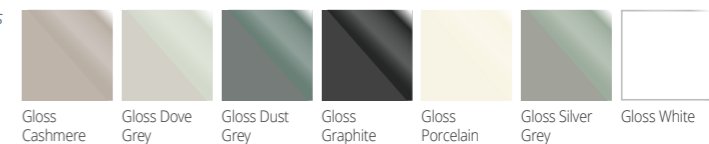

Colour Options

Colour Options

Serica Alabaster	Serica Dakar	Serica Denim	Serica Dust Grey	Serica Graphite	Serica Heritage Green	Serica Indigo	Serica Kashmir
Serica Kobe	Serica Light Grey	Serica Marine Blue	Serica Pebble	Serica Porcelain	Serica Stone Grey	Serica Taupe Grey	Serica White Grey

Colour Options

Colour Options

MILBOURNE Milbourne features a popular Shaker design. Its chunky frame, timeless styling and subtly textured finish bring a hint of tradition into this otherwise thoroughly modern kitchen. Create your own look with finishing touches and decor details.

Colour Options

Colour Options

STRADA MATT

For the ultimate minimalistic design choose Strada Matt. The clean lines create a unique dimension that is both visually appealing and practical. The modern styling offers a sense of freshness and vitality.