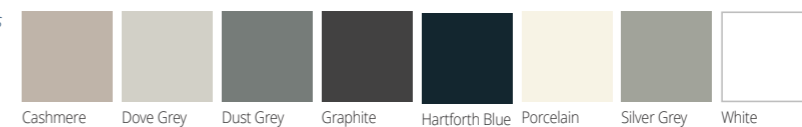

Colour Options

Colour Options

PHOENIX GLOSS

Full of quality and finesse, Phoenix Gloss is a treasure of a kitchen. Taking modern thinking to the next dimension, the flush sweep of cabinets can be designed to suit all requirements, with a range of distinctive low and high level configurations.

Colour Options

Colour Options

MORNINGTON BEADED

Enjoy classic Shaker styling with an extra level of detail thanks to an elegant quarter-round bead and ash woodgrain texture. Extend the traditional appeal with Copper Cup handles, end panelling, glazed doors and a solid timber peninsula worktop.

Colour Options

Colour Options

Serica Alabaster	Serica Dakar	Serica Denim	Serica Dust Grey	Serica Graphite	Serica Heritage Green	Serica Indigo	Serica Kashmir
Serica Kobe	Serica Light Grey	Serica Marine Blue	Serica Pebble	Serica Porcelain	Serica Stone Grey	Serica Taupe Grey	Serica White Grey