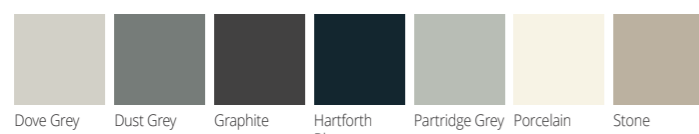

Colour Options

Colour Option

Oak

WAKEFIELD OAK

Wakefield is the ideal family kitchen with a modern country feel. The functional square panel design with internal moulding along with simple decor has an appealing yet no fuss feel. Perfect in a busy household.

Colour Options

Colour Options

FITZROY All the solid grace of a Shaker kitchen, beautifully restyled for the twenty first century. This versatile yet elegant kitchen has a very broad appeal. Add your own touches with an eclectic selection of traditional handles.

Colour Options

Colour Options

Serica Alabaster	Serica Dakar	Serica Denim	Serica Dust Grey	Serica Graphite	Serica Heritage Green	Serica Indigo	Serica Kashmir
Serica Kobe	Serica Light Grey	Serica Marine Blue	Serica Pebble	Serica Porcelain	Serica Stone Grey	Serica Taupe Grey	Serica White Grey