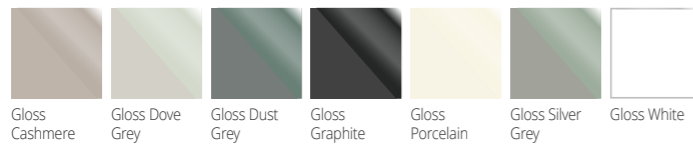

Colour Options

Colour Options

MODENA

When you want to achieve clean lines and minimalist style, Modena offers simplicity of design in a stunning smooth matt finish. The result is a bright, pleasing, contemporary kitchen. Particularly suitable for open plan living.

Colour Options

Colour Options

REMO GLOSS With its streamlined European influences, Remo Gloss brings you instant, unfussy sophistication. Integrated handles offer uninterrupted lines, easy opening and effortless cleaning. The overall effect is pure and simple.