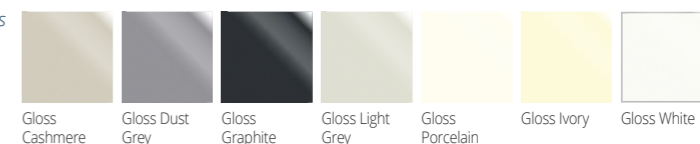

STRADA GLOSS

Nothing says modern more impeccably than Strada Gloss. A slick angular style statement that reflects its dedication to today's living requirements. Ample storage is combined with cabinets that speak volumes about your appetite for fine design.

Colour Options