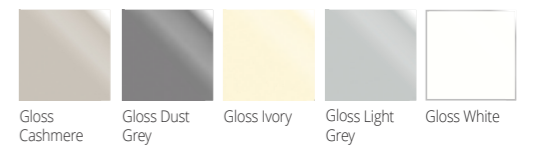

Colour Options

Colour Options

HARTFORD

With a structure that speaks of grandeur and poise, Hartford is the committed choice for the adaptable environment. A combination of versatile low and high level cabinets and island space are complemented by a choice of finish.