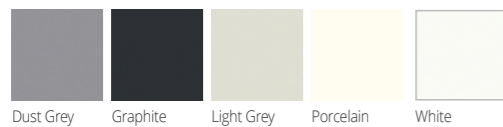

Colour Options

Colour Options

Serica Alabaster	Serica Dakar	Serica Denim	Serica Dust Grey	Serica Graphite	Serica Heritage Green	Serica Indigo	Serica Kashmir
Serica Kobe	Serica Light Grey	Serica Marine Blue	Serica Pebble	Serica Porcelain	Serica Stone Grey	Serica Taupe Grey	Serica White Grey

Colour Option

Oak

Colour Options

ZOLA MATT

Smooth understated lines. Zola Matt has been conceived for its visual and tactile appeal. The modern styling in a smooth matt finish offers a sense of freshness and vitality. A perfect choice for a wide range of kitchens.